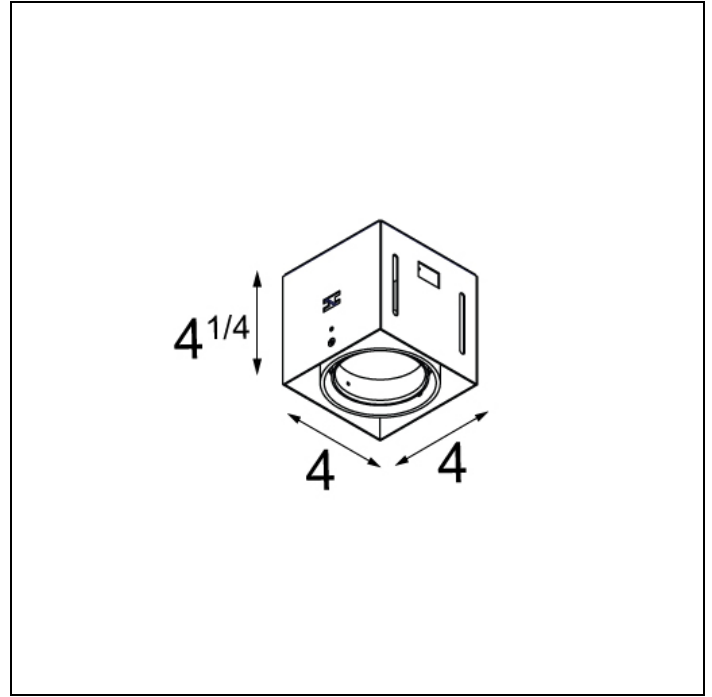

MINI RITM TRIMLESS FOR SMART RINGS

MINI RITM TRIMLESS FOR SMART RINGS 1X LED DE

After twenty years still one of the architect's favorites. Mini ritm trimless, with its minimalistic features becomes part of the interior. Its dark or white casing vanishes when switching on the light. The versatile Mini ritm leaves nothing to the imagination with the technology on full display, allowing this luminaire to fit well into both a minimalist and an industrial-chic environment. The gimbale system allows you to direct the light source at any angle of your choice. Connect Mini ritm trimless with Smart by adding the Smart frontrings to your recessed spot.

Art. Nr. US_12530002

SPECIFICATIONS

Lamp	1x LED Array	
Driver	driver excluded - requires housing	
Cut-out size	1 4"11/64 w 4"11/64	
Weight	1.6kg	
Min. distance	4 in.	
Location rating	suitable for damp locations	
Glow wire test	960°	
webterm_lifetime	L80 B20 @ 50.000 hrs	
CRI	92	
Power supply	350mA 17.8Vf	500mA 18.4Vf
webterm_connected_load	6.2W	9.2W
webterm_lumen	526lm	707lm
Efficacy	85lm/W	77lm/W
UGR	14	15
Adjustability	v -35°/+35°	
Remark	! has to be combined with Smart frontrings ! suitable for damp locations ! has to be used with appropriate housing (LED gear incl.) ! combine with drywall plaster flange for ceiling thickness > 0 25/32" (20mm) and ≤ 1 31/32" (50mm) ! CCEA Chicago Plenum rated & Airtight per ASTM-E283-04 (when used with IC-UAT box)	