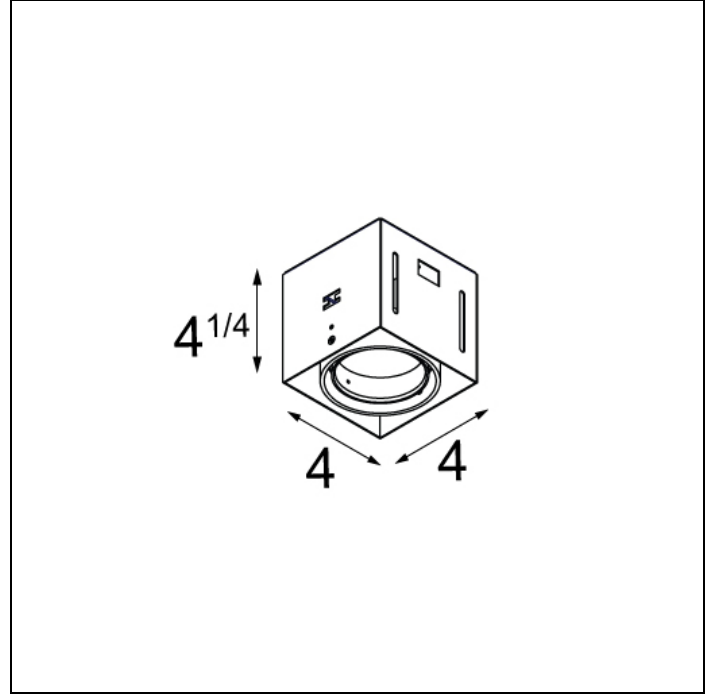

MINI RITM TRIMLESS FOR SMART RINGS

MINI RITM TRIMLESS FOR SMART RINGS 1X LED DE

After twenty years still one of the architect's favorites. Mini ritm trimless, with its minimalistic features becomes part of the interior. Its dark or white casing vanishes when switching on the light. The versatile Mini ritm leaves nothing to the imagination with the technology on full display, allowing this luminaire to fit well into both a minimalist and an industrial-chic environment. The gimbale system allows you to direct the light source at any angle of your choice. Connect Mini ritm trimless with Smart by adding the Smart frontrings to your recessed spot.

Art. Nr. US_12530009

SPECIFICATIONS

| | | |
|------------------------|---|-------------------------------|
| Lamp | 1x LED Array | |
| Driver | driver excluded - requires housing | |
| Cut-out size | 1 4"11/64 w 4"11/64 | |
| Weight | 1.6kg | |
| Min. distance | 4 in. | |
| Location rating | suitable for damp locations | |
| Glow wire test | 960° | |
| webterm_lifetime | L80 B20 @ 50.000 hrs | |
| CRI | 92 | |
| Power supply | 350mA 17.8Vf | 500mA 18.4Vf |
| webterm_connected_load | 6.2W | 9.2W |
| webterm_lumen | 526lm | 707lm |
| Efficacy | 85lm/W | 77lm/W |
| UGR | 14 | 15 |
| Adjustability | v -35°/+35° | |
| Remark | ! has to be combined with Smart frontrings ! suitable for damp locations ! has to be used with appropriate housing (LED gear incl.) ! combine with drywall plaster flange for ceiling thickness > 0 25/32" (20mm) and ≤ 1 31/32" (50mm) ! CCEA Chicago Plenum rated & Airtight per ASTM-E283-04 (when used with IC-UAT box) | |