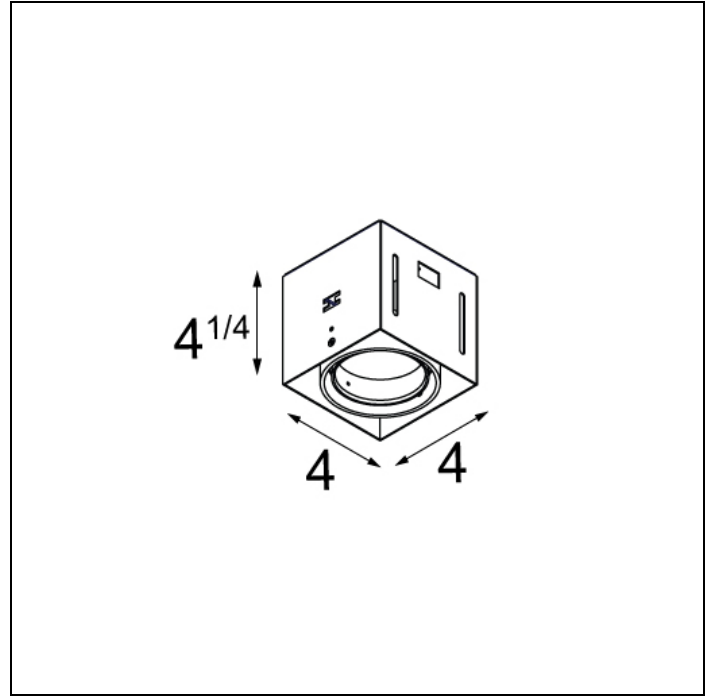

## MINI RITM TRIMLESS FOR SMART RINGS 1X LED DE

After twenty years still one of the architect's favorites. Mini ritm trimless, with its minimalistic features becomes part of the interior. Its dark or white casing vanishes when switching on the light. The versatile Mini ritm leaves nothing to the imagination with the technology on full display, allowing this luminaire to fit well into both a minimalist and an industrial-chic environment. The gimbale system allows you to direct the light source at any angle of your choice. Connect Mini ritm trimless with Smart by adding the Smart frontrings to your recessed spot.

### SPECIFICATIONS

Lamp	1x LED Array	
Driver	driver excluded - requires housing	
Cut-out size	1 4"11/64 w 4"11/64	
Weight	1.6kg	
Min. distance	4 in.	
Location rating	suitable for damp locations	
Glow wire test	960°	
webterm_lifetime	L80 B20 @ 50.000 hrs	
CRI	92	
Power supply	350mA 17.8Vf	<b>500mA</b> <b>18.4Vf</b>
webterm_connected_load	6.2W	<b>9.2W</b>
webterm_lumen	547lm	<b>735lm</b>
Efficacy	88lm/W	<b>80lm/W</b>
UGR	14	<b>15</b>
Adjustability	v -35°/+35°	
Remark	<p>! has to be combined with Smart frontrings</p> <p>! suitable for damp locations</p> <p>! has to be used with appropriate housing (LED gear incl.)</p> <p>! combine with drywall plaster flange for ceiling thickness &gt; 0 25/32" (20mm) and ≤ 1 31/32" (50mm)</p> <p>! CCEA Chicago Plenum rated &amp; Airtight per ASTM-E283-04 (when used with IC-UAT box)</p>	