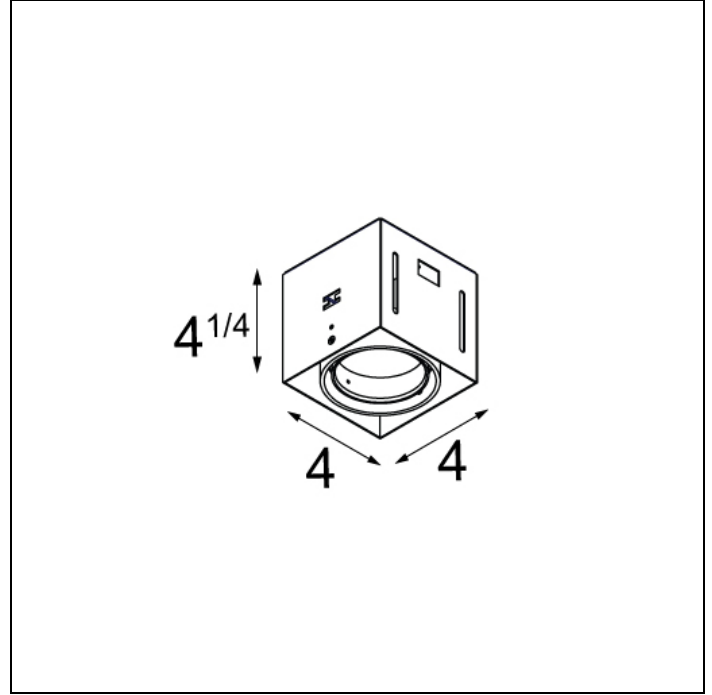

## MINI RITM TRIMLESS FOR SMART RINGS 1X LED DE

After twenty years still one of the architect's favorites. Mini ritm trimless, with its minimalistic features becomes part of the interior. Its dark or white casing vanishes when switching on the light. The versatile Mini ritm leaves nothing to the imagination with the technology on full display, allowing this luminaire to fit well into both a minimalist and an industrial-chic environment. The gimbale system allows you to direct the light source at any angle of your choice. Connect Mini ritm trimless with Smart by adding the Smart frontrings to your recessed spot.

### SPECIFICATIONS

Lamp	1x LED Array	
Driver	driver excluded - requires housing	
Cut-out size	1 4"11/64 w 4"11/64	
Weight	1.6kg	
Min. distance	4 in.	
Location rating	suitable for damp locations	
Glow wire test	960°	
webterm_lifetime	L80 B20 @ 50.000 hrs	
CRI	92	
Power supply	350mA 17.8Vf	<b>500mA</b> <b>18.4Vf</b>
webterm_connected_load	6.2W	<b>9.2W</b>
webterm_lumen	547lm	<b>735lm</b>
Efficacy	88lm/W	<b>80lm/W</b>
UGR	14	<b>15</b>
Adjustability	v -35°/+35°	
Remark	! has to be combined with Smart frontrings ! suitable for damp locations ! has to be used with appropriate housing (LED gear incl.) ! combine with drywall plaster flange for ceiling thickness > 0 25/32" (20mm) and ≤ 1 31/32" (50mm) ! CCEA Chicago Plenum rated & Airtight per ASTM-E283-04 (when used with IC-UAT box)	