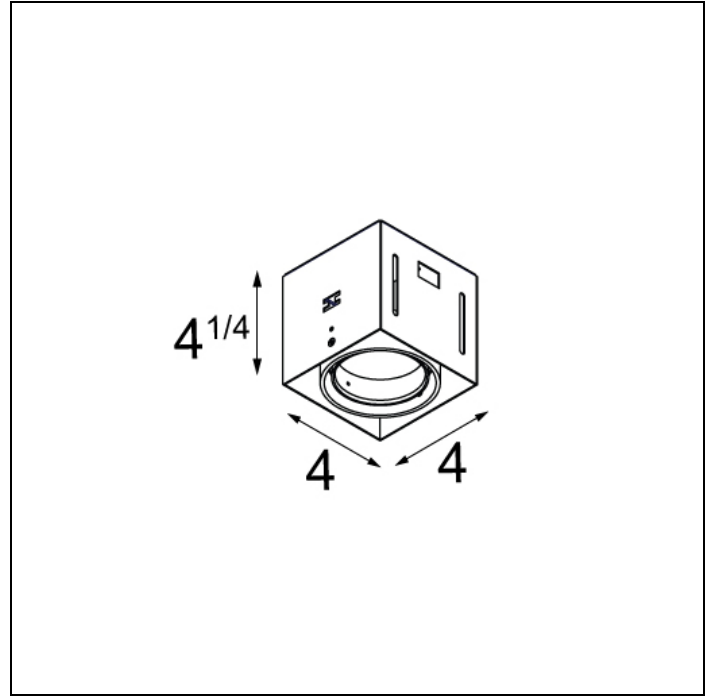

## MINI RITM TRIMLESS FOR SMART RINGS 1X LED DE

After twenty years still one of the architect's favorites. Mini ritm trimless, with its minimalistic features becomes part of the interior. Its dark or white casing vanishes when switching on the light. The versatile Mini ritm leaves nothing to the imagination with the technology on full display, allowing this luminaire to fit well into both a minimalist and an industrial-chic environment. The gimbale system allows you to direct the light source at any angle of your choice. Connect Mini ritm trimless with Smart by adding the Smart frontrings to your recessed spot.

### SPECIFICATIONS

Lamp	1x LED Array	
Driver	driver excluded - requires housing	
Cut-out size	1 4"11/64 w 4"11/64	
Weight	1.6kg	
Min. distance	4 in.	
Location rating	suitable for damp locations	
Glow wire test	960°	
webterm_lifetime	L80 B20 @ 50.000 hrs	
CRI	92	
Power supply	350mA 17.8Vf	<b>500mA</b> <b>18.4Vf</b>
webterm_connected_load	6.2W	<b>9.2W</b>
webterm_lumen	568lm	<b>763lm</b>
Efficacy	92lm/W	<b>83lm/W</b>
UGR	14	<b>15</b>
Adjustability	v -35°/+35°	
Remark	<p>! has to be combined with Smart frontrings</p> <p>! suitable for damp locations</p> <p>! has to be used with appropriate housing (LED gear incl.)</p> <p>! combine with drywall plaster flange for ceiling thickness &gt; 0 25/32" (20mm) and ≤ 1 31/32" (50mm)</p> <p>! CCEA Chicago Plenum rated &amp; Airtight per ASTM-E283-04 (when used with IC-UAT box)</p>	