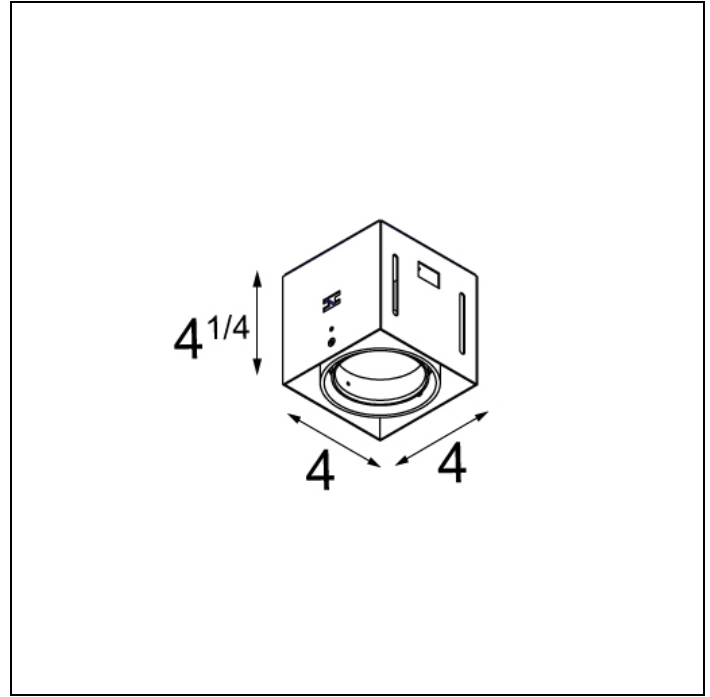

MINI RITM TRIMLESS FOR SMART RINGS

MINI RITM TRIMLESS FOR SMART RINGS 1X LED DE

After twenty years still one of the architect's favorites. Mini ritm trimless, with its minimalistic features becomes part of the interior. Its dark or white casing vanishes when switching on the light. The versatile Mini ritm leaves nothing to the imagination with the technology on full display, allowing this luminaire to fit well into both a minimalist and an industrial-chic environment. The gimbale system allows you to direct the light source at any angle of your choice. Connect Mini ritm trimless with Smart by adding the Smart frontrings to your recessed spot.

Art. Nr. US_12530309

SPECIFICATIONS

Lamp	1x LED Array	
Driver	driver excluded - requires housing	
Cut-out size	l 4"11/64 w 4"11/64	
Weight	1.6kg	
Min. distance	4 in.	
Location rating	suitable for damp locations	
Glow wire test	960°	
webterm_lifetime	L80 B20 @ 50.000 hrs	
CRI	92	
Power supply	350mA 17.8Vf	500mA 18.4Vf
webterm_connected_load	6.2W	9.2W
webterm_lumen	568lm	763lm
Efficacy	92lm/W	83lm/W
UGR	14	15
Adjustability	v -35°/+35°	
Remark	<p>! has to be combined with Smart frontrings</p> <p>! suitable for damp locations</p> <p>! has to be used with appropriate housing (LED gear incl.)</p> <p>! combine with drywall plaster flange for ceiling thickness > 0 25/32" (20mm) and ≤ 1 31/32" (50mm)</p> <p>! CCEA Chicago Plenum rated & Airtight per ASTM-E283-04 (when used with IC-UAT box)</p>	