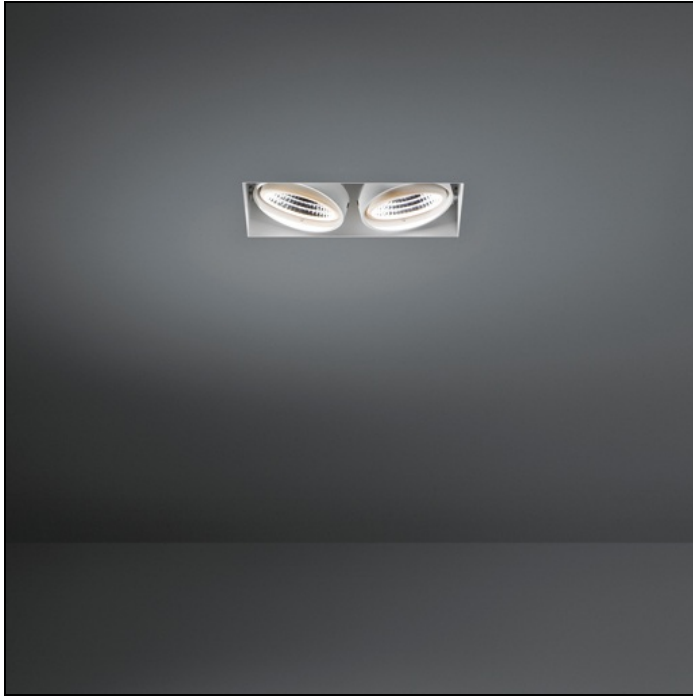

MINI RITM TRIMLESS FOR SMART RINGS

MINI RITM TRIMLESS FOR SMART RINGS 2X LED DE

After twenty years still one of the architect's favorites. Mini ritm trimless, with its minimalistic features becomes part of the interior. Its dark or white casing vanishes when switching on the light. The versatile Mini ritm leaves nothing to the imagination with the technology on full display, allowing this luminaire to fit well into both a minimalist and an industrial-chic environment. The gimballed system allows you to direct the light source at any angle of your choice. Connect Mini ritm trimless with Smart by adding the Smart frontrings to your recessed spot.

Art. Nr. US_12531002

SPECIFICATIONS

Lamp	2x LED Array	
Driver	driver excluded - requires housing	
Cut-out size	1 8"7/64 w 4"11/64	
Weight	2.8kg	
Min. distance	4 in.	
Location rating	suitable for damp locations	
Glow wire test	960°	
webterm_lifetime	L80 B20 @ 50.000 hrs	
CRI	92	
Power supply	350mA 17.8Vf	500mA 18.4Vf
webterm_connected_load	6.2W	9.2W
webterm_lumen	526lm	707lm
Efficacy	85lm/W	77lm/W
UGR	14	15
Adjustability	v -35°/+35°	
Remark	! has to be combined with Smart frontrings ! suitable for damp locations ! has to be used with appropriate housing (LED gear incl.) ! combine with drywall plaster flange for ceiling thickness > 0 25/32" (20mm) and ≤ 1 31/32" (50mm) ! CCEA Chicago Plenum rated & Airtight per ASTM-E283-04 (when used with IC-UAT box)	

	WARM WHITE 2700K / CRI 92+	WARM WHITE 3000K / CRI 92+	WARM WHITE 3500K / CRI 92+
black	US_12531002	US_12531202	US_12531302
white struc	US_12531009	US_12531209	US_12531309