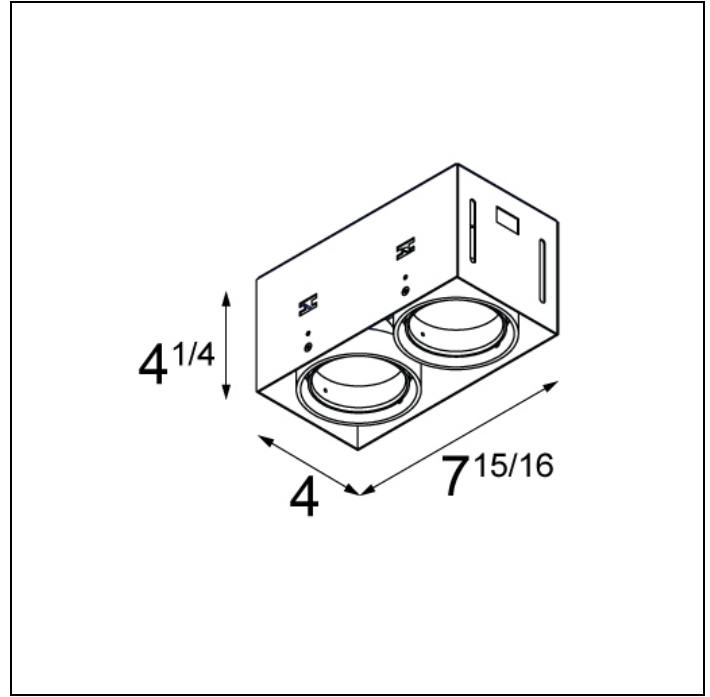

MINI RITM TRIMLESS FOR SMART RINGS

MINI RITM TRIMLESS FOR SMART RINGS 2X LED DE

After twenty years still one of the architect's favorites. Mini ritm trimless, with its minimalistic features becomes part of the interior. Its dark or white casing vanishes when switching on the light. The versatile Mini ritm leaves nothing to the imagination with the technology on full display, allowing this luminaire to fit well into both a minimalist and an industrial-chic environment. The gimballed system allows you to direct the light source at any angle of your choice. Connect Mini ritm trimless with Smart by adding the Smart frontrings to your recessed spot.

Art. Nr. US_12531002

SPECIFICATIONS

Lamp	2x LED Array	
Driver	driver excluded - requires housing	
Cut-out size	1 8"7/64 w 4"11/64	
Weight	2.8kg	
Min. distance	4 in.	
Location rating	suitable for damp locations	
Glow wire test	960°	
webterm_lifetime	L80 B20 @ 50.000 hrs	
CRI	92	
Power supply	350mA 17.8Vf	500mA 18.4Vf
webterm_connected_load	6.2W	9.2W
webterm_lumen	526lm	707lm
Efficacy	85lm/W	77lm/W
UGR	14	15
Adjustability	v -35°/+35°	
Remark	! has to be combined with Smart frontrings ! suitable for damp locations ! has to be used with appropriate housing (LED gear incl.) ! combine with drywall plaster flange for ceiling thickness > 0 25/32" (20mm) and ≤ 1 31/32" (50mm) ! CCEA Chicago Plenum rated & Airtight per ASTM-E283-04 (when used with IC-UAT box)	