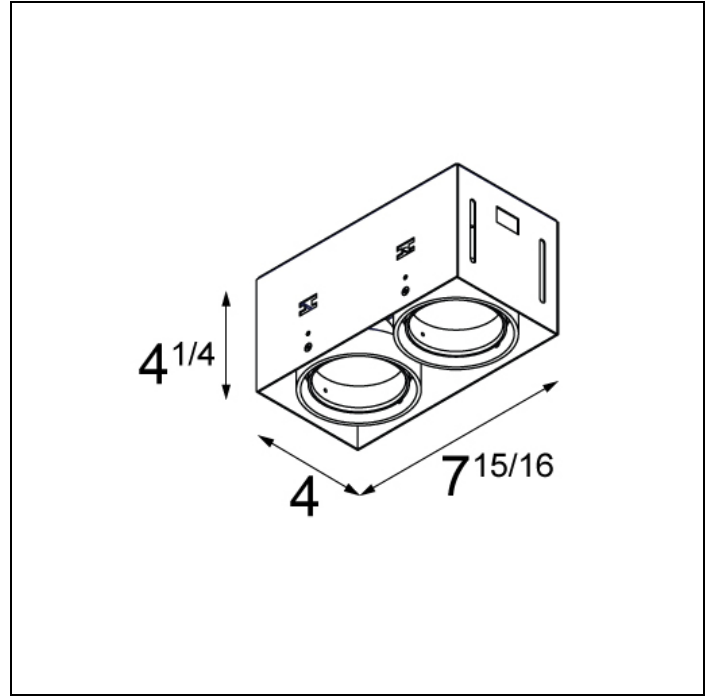

## MINI RITM TRIMLESS FOR SMART RINGS 2X LED DE

After twenty years still one of the architect's favorites. Mini ritm trimless, with its minimalistic features becomes part of the interior. Its dark or white casing vanishes when switching on the light. The versatile Mini ritm leaves nothing to the imagination with the technology on full display, allowing this luminaire to fit well into both a minimalist and an industrial-chic environment. The gimbale system allows you to direct the light source at any angle of your choice. Connect Mini ritm trimless with Smart by adding the Smart frontrings to your recessed spot.

### SPECIFICATIONS

Lamp	2x LED Array	
Driver	driver excluded - requires housing	
Cut-out size	1 8"7/64 w 4"11/64	
Weight	2.8kg	
Min. distance	4 in.	
Location rating	suitable for damp locations	
Glow wire test	960°	
webterm_lifetime	L80 B20 @ 50.000 hrs	
CRI	92	
Power supply	350mA 17.8Vf	<b>500mA</b> <b>18.4Vf</b>
webterm_connected_load	6.2W	<b>9.2W</b>
webterm_lumen	526lm	<b>707lm</b>
Efficacy	85lm/W	<b>77lm/W</b>
UGR	14	<b>15</b>
Adjustability	v -35°/+35°	
Remark	! has to be combined with Smart frontrings ! suitable for damp locations ! has to be used with appropriate housing (LED gear incl.) ! combine with drywall plaster flange for ceiling thickness > 0 25/32" (20mm) and ≤ 1 31/32" (50mm) ! CCEA Chicago Plenum rated & Airtight per ASTM-E283-04 (when used with IC-UAT box)	