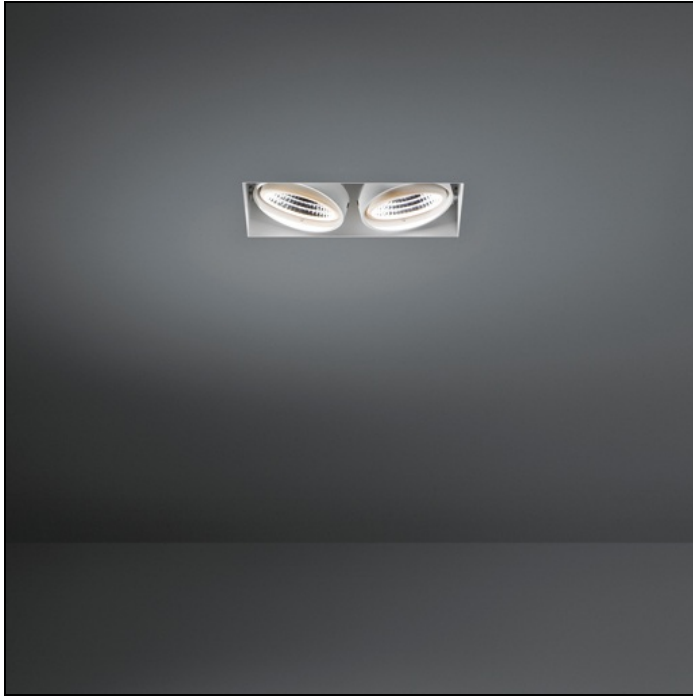

# MINI RITM TRIMLESS FOR SMART RINGS

## MINI RITM TRIMLESS FOR SMART RINGS 2X LED DE

After twenty years still one of the architect's favorites. Mini ritm trimless, with its minimalistic features becomes part of the interior. Its dark or white casing vanishes when switching on the light. The versatile Mini ritm leaves nothing to the imagination with the technology on full display, allowing this luminaire to fit well into both a minimalist and an industrial-chic environment. The gimbale system allows you to direct the light source at any angle of your choice. Connect Mini ritm trimless with Smart by adding the Smart frontrings to your recessed spot.