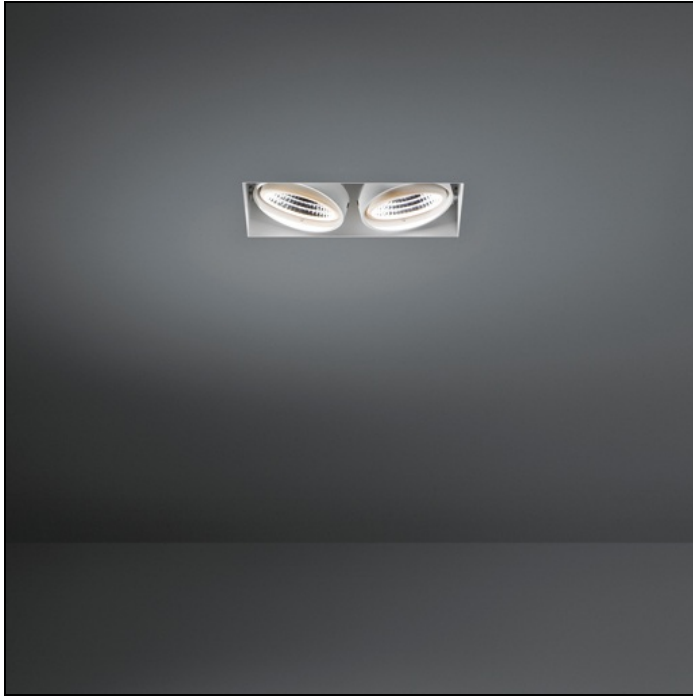

# MINI RITM TRIMLESS FOR SMART RINGS

## MINI RITM TRIMLESS FOR SMART RINGS 2X LED DE

After twenty years still one of the architect's favorites. Mini ritm trimless, with its minimalistic features becomes part of the interior. Its dark or white casing vanishes when switching on the light. The versatile Mini ritm leaves nothing to the imagination with the technology on full display, allowing this luminaire to fit well into both a minimalist and an industrial-chic environment. The gimbaled system allows you to direct the light source at any angle of your choice. Connect Mini ritm trimless with Smart by adding the Smart frontrings to your recessed spot.