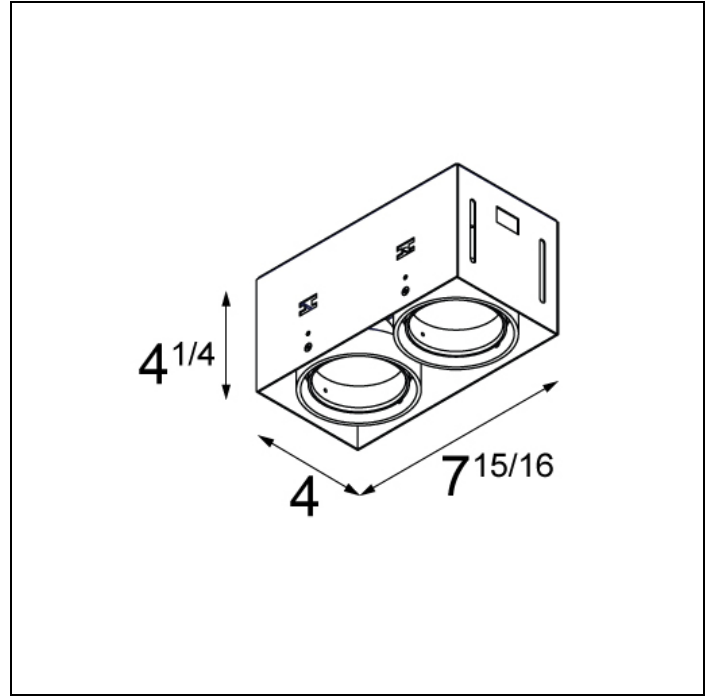

MINI RITM TRIMLESS FOR SMART RINGS

MINI RITM TRIMLESS FOR SMART RINGS 2X LED DE

After twenty years still one of the architect's favorites. Mini ritm trimless, with its minimalistic features becomes part of the interior. Its dark or white casing vanishes when switching on the light. The versatile Mini ritm leaves nothing to the imagination with the technology on full display, allowing this luminaire to fit well into both a minimalist and an industrial-chic environment. The gimbaled system allows you to direct the light source at any angle of your choice. Connect Mini ritm trimless with Smart by adding the Smart frontrings to your recessed spot.

Art. Nr. US_12531202

SPECIFICATIONS

Lamp	2x LED Array	
Driver	driver excluded - requires housing	
Cut-out size	1 8"7/64 w 4"11/64	
Weight	2.8kg	
Min. distance	4 in.	
Location rating	suitable for damp locations	
Glow wire test	960°	
webterm_lifetime	L80 B20 @ 50.000 hrs	
CRI	92	
Power supply	350mA 17.8Vf	500mA 18.4Vf
webterm_connected_load	6.2W	9.2W
webterm_lumen	547lm	735lm
Efficacy	88lm/W	80lm/W
UGR	14	15
Adjustability	v -35°/+35°	
Remark	! has to be combined with Smart frontrings ! suitable for damp locations ! has to be used with appropriate housing (LED gear incl.) ! combine with drywall plaster flange for ceiling thickness > 0 25/32" (20mm) and ≤ 1 31/32" (50mm) ! CCEA Chicago Plenum rated & Airtight per ASTM-E283-04 (when used with IC-UAT box)	

	WARM WHITE 2700K / CRI 92+	WARM WHITE 3000K / CRI 92+	WARM WHITE 3500K / CRI 92+
black	US_12531002	US_12531202	US_12531302
white struc	US_12531009	US_12531209	US_12531309