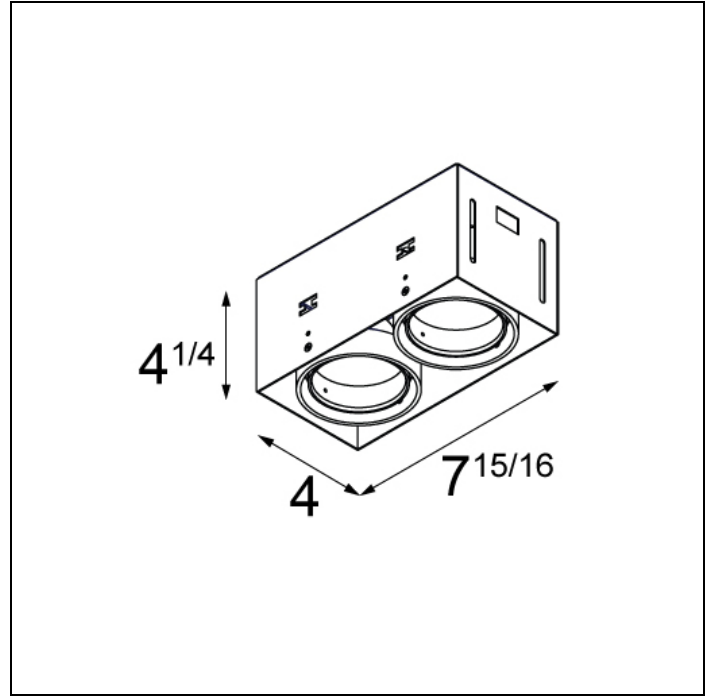

MINI RITM TRIMLESS FOR SMART RINGS

MINI RITM TRIMLESS FOR SMART RINGS 2X LED DE

After twenty years still one of the architect's favorites. Mini ritm trimless, with its minimalistic features becomes part of the interior. Its dark or white casing vanishes when switching on the light. The versatile Mini ritm leaves nothing to the imagination with the technology on full display, allowing this luminaire to fit well into both a minimalist and an industrial-chic environment. The gimbale system allows you to direct the light source at any angle of your choice. Connect Mini ritm trimless with Smart by adding the Smart frontrings to your recessed spot.

Art. Nr. US_12531209

SPECIFICATIONS

Lamp	2x LED Array	
Driver	driver excluded - requires housing	
Cut-out size	1 8"7/64 w 4"11/64	
Weight	2.8kg	
Min. distance	4 in.	
Location rating	suitable for damp locations	
Glow wire test	960°	
webterm_lifetime	L80 B20 @ 50.000 hrs	
CRI	92	
Power supply	350mA 17.8Vf	500mA 18.4Vf
webterm_connected_load	6.2W	9.2W
webterm_lumen	547lm	735lm
Efficacy	88lm/W	80lm/W
UGR	14	15
Adjustability	v -35°/+35°	
Remark	! has to be combined with Smart frontrings ! suitable for damp locations ! has to be used with appropriate housing (LED gear incl.) ! combine with drywall plaster flange for ceiling thickness > 0 25/32" (20mm) and ≤ 1 31/32" (50mm) ! CCEA Chicago Plenum rated & Airtight per ASTM-E283-04 (when used with IC-UAT box)	