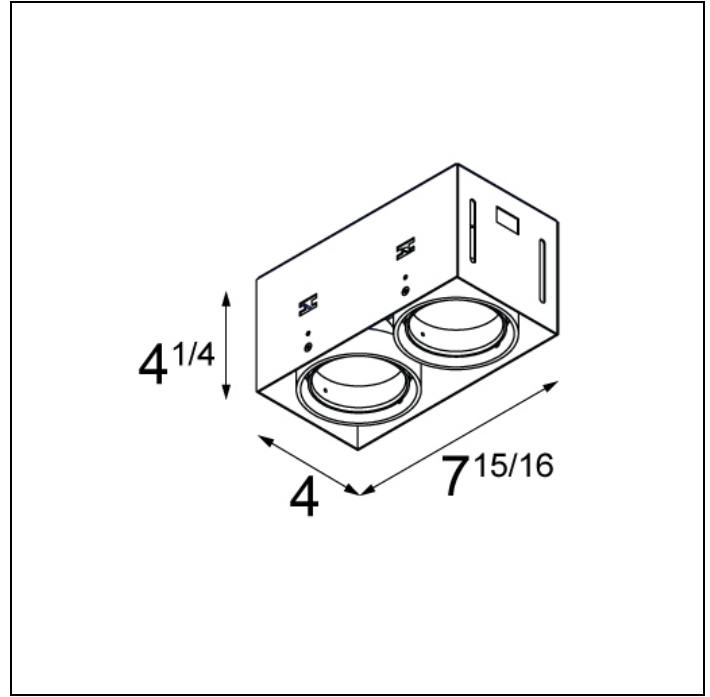

MINI RITM TRIMLESS FOR SMART RINGS

MINI RITM TRIMLESS FOR SMART RINGS 2X LED DE

After twenty years still one of the architect's favorites. Mini ritm trimless, with its minimalistic features becomes part of the interior. Its dark or white casing vanishes when switching on the light. The versatile Mini ritm leaves nothing to the imagination with the technology on full display, allowing this luminaire to fit well into both a minimalist and an industrial-chic environment. The gimbale system allows you to direct the light source at any angle of your choice. Connect Mini ritm trimless with Smart by adding the Smart frontrings to your recessed spot.

Art. Nr. US_12531302

SPECIFICATIONS

Lamp	2x LED Array	
Driver	driver excluded - requires housing	
Cut-out size	1 8"7/64 w 4"11/64	
Weight	2.8kg	
Min. distance	4 in.	
Location rating	suitable for damp locations	
Glow wire test	960°	
webterm_lifetime	L80 B20 @ 50.000 hrs	
CRI	92	
Power supply	350mA 17.8Vf	500mA 18.4Vf
webterm_connected_load	6.2W	9.2W
webterm_lumen	568lm	763lm
Efficacy	92lm/W	83lm/W
UGR	14	15
Adjustability	v -35°/+35°	
Remark	<p>! has to be combined with Smart frontrings</p> <p>! suitable for damp locations</p> <p>! has to be used with appropriate housing (LED gear incl.)</p> <p>! combine with drywall plaster flange for ceiling thickness > 0 25/32" (20mm) and ≤ 1 31/32" (50mm)</p> <p>! CCEA Chicago Plenum rated & Airtight per ASTM-E283-04 (when used with IC-UAT box)</p>	