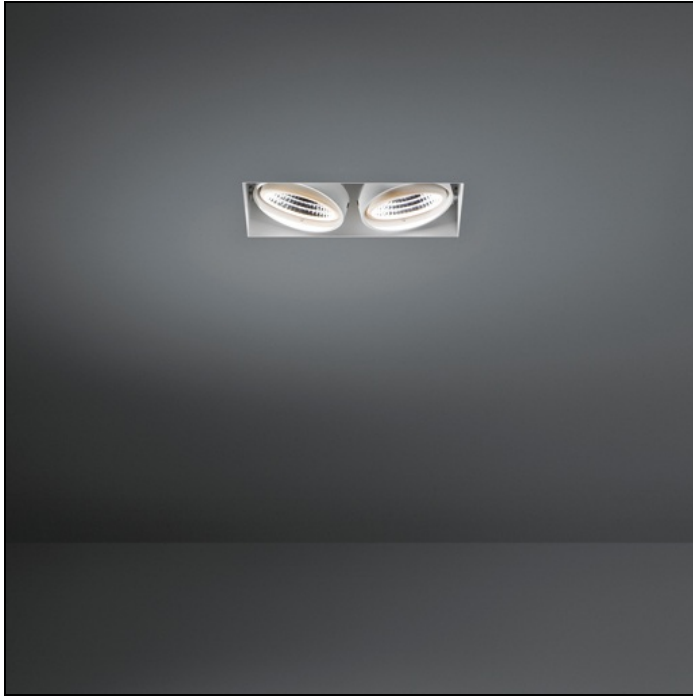

MINI RITM TRIMLESS FOR SMART RINGS

MINI RITM TRIMLESS FOR SMART RINGS 2X LED DE

After twenty years still one of the architect's favorites. Mini ritm trimless, with its minimalistic features becomes part of the interior. Its dark or white casing vanishes when switching on the light. The versatile Mini ritm leaves nothing to the imagination with the technology on full display, allowing this luminaire to fit well into both a minimalist and an industrial-chic environment. The gimbale system allows you to direct the light source at any angle of your choice. Connect Mini ritm trimless with Smart by adding the Smart frontrings to your recessed spot.

Art. Nr. US_12531302

SPECIFICATIONS

Lamp	2x LED Array	
Driver	driver excluded - requires housing	
Cut-out size	1 8"7/64 w 4"11/64	
Weight	2.8kg	
Min. distance	4 in.	
Location rating	suitable for damp locations	
Glow wire test	960°	
webterm_lifetime	L80 B20 @ 50.000 hrs	
CRI	92	
Power supply	350mA 17.8Vf	500mA 18.4Vf
webterm_connected_load	6.2W	9.2W
webterm_lumen	568lm	763lm
Efficacy	92lm/W	83lm/W
UGR	14	15
Adjustability	v -35°/+35°	
Remark	<p>! has to be combined with Smart frontrings</p> <p>! suitable for damp locations</p> <p>! has to be used with appropriate housing (LED gear incl.)</p> <p>! combine with drywall plaster flange for ceiling thickness > 0 25/32" (20mm) and ≤ 1 31/32" (50mm)</p> <p>! CCEA Chicago Plenum rated & Airtight per ASTM-E283-04 (when used with IC-UAT box)</p>	

	WARM WHITE 2700K / CRI 92+	WARM WHITE 3000K / CRI 92+	WARM WHITE 3500K / CRI 92+
black	US_12531002	US_12531202	US_12531302
white struc	US_12531009	US_12531209	US_12531309