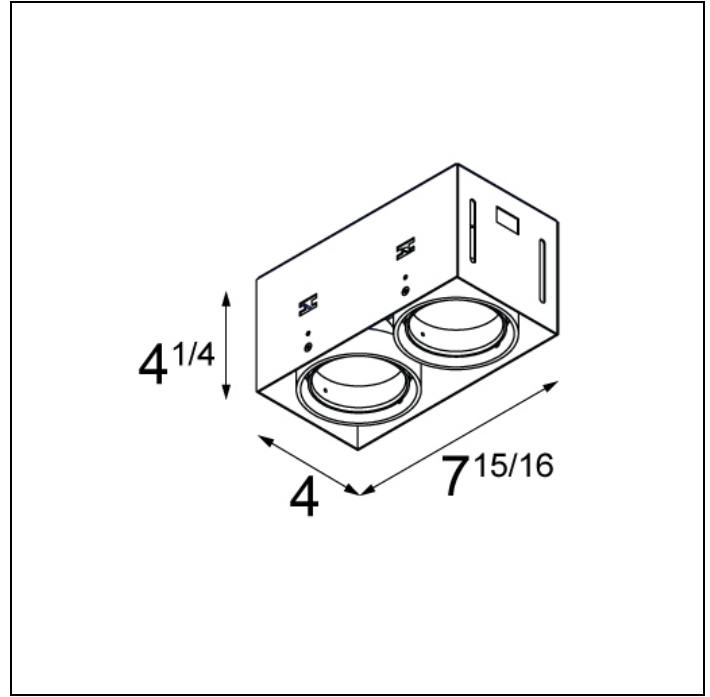

MINI RITM TRIMLESS FOR SMART RINGS

MINI RITM TRIMLESS FOR SMART RINGS 2X LED DE

After twenty years still one of the architect's favorites. Mini ritm trimless, with its minimalistic features becomes part of the interior. Its dark or white casing vanishes when switching on the light. The versatile Mini ritm leaves nothing to the imagination with the technology on full display, allowing this luminaire to fit well into both a minimalist and an industrial-chic environment. The gimbale system allows you to direct the light source at any angle of your choice. Connect Mini ritm trimless with Smart by adding the Smart frontrings to your recessed spot.

Art. Nr. US_12531309

SPECIFICATIONS

Lamp	2x LED Array	
Driver	driver excluded - requires housing	
Cut-out size	1 8"7/64 w 4"11/64	
Weight	2.8kg	
Min. distance	4 in.	
Location rating	suitable for damp locations	
Glow wire test	960°	
webterm_lifetime	L80 B20 @ 50.000 hrs	
CRI	92	
Power supply	350mA 17.8Vf	500mA 18.4Vf
webterm_connected_load	6.2W	9.2W
webterm_lumen	568lm	763lm
Efficacy	92lm/W	83lm/W
UGR	14	15
Adjustability	v -35°/+35°	
Remark	! has to be combined with Smart frontrings ! suitable for damp locations ! has to be used with appropriate housing (LED gear incl.) ! combine with drywall plaster flange for ceiling thickness > 0 25/32" (20mm) and ≤ 1 31/32" (50mm) ! CCEA Chicago Plenum rated & Airtight per ASTM-E283-04 (when used with IC-UAT box)	