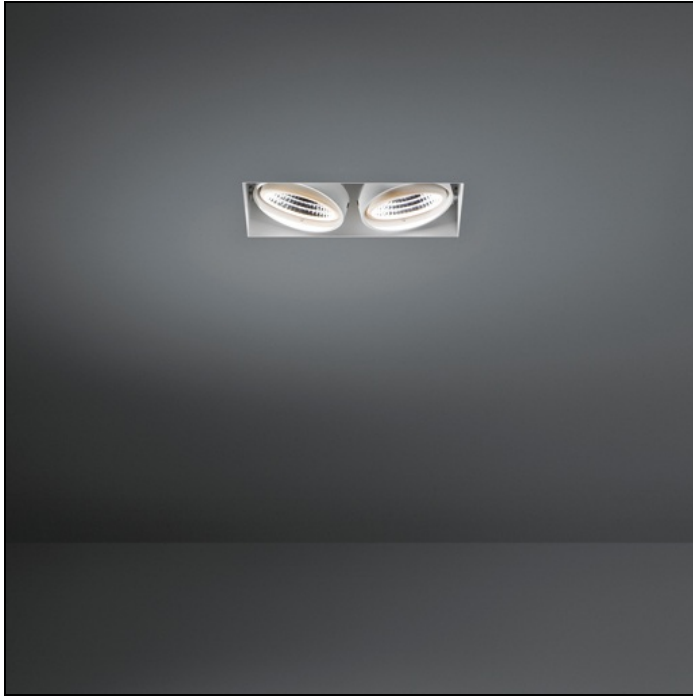

MINI RITM TRIMLESS FOR SMART RINGS

MINI RITM TRIMLESS FOR SMART RINGS 2X LED DE

After twenty years still one of the architect's favorites. Mini ritm trimless, with its minimalistic features becomes part of the interior. Its dark or white casing vanishes when switching on the light. The versatile Mini ritm leaves nothing to the imagination with the technology on full display, allowing this luminaire to fit well into both a minimalist and an industrial-chic environment. The gimbale system allows you to direct the light source at any angle of your choice. Connect Mini ritm trimless with Smart by adding the Smart frontrings to your recessed spot.

Art. Nr. US_12531309

SPECIFICATIONS

Lamp	2x LED Array	
Driver	driver excluded - requires housing	
Cut-out size	1 8"7/64 w 4"11/64	
Weight	2.8kg	
Min. distance	4 in.	
Location rating	suitable for damp locations	
Glow wire test	960°	
webterm_lifetime	L80 B20 @ 50.000 hrs	
CRI	92	
Power supply	350mA 17.8Vf	500mA 18.4Vf
webterm_connected_load	6.2W	9.2W
webterm_lumen	568lm	763lm
Efficacy	92lm/W	83lm/W
UGR	14	15
Adjustability	v -35°/+35°	
Remark	! has to be combined with Smart frontrings ! suitable for damp locations ! has to be used with appropriate housing (LED gear incl.) ! combine with drywall plaster flange for ceiling thickness > 0 25/32" (20mm) and ≤ 1 31/32" (50mm) ! CCEA Chicago Plenum rated & Airtight per ASTM-E283-04 (when used with IC-UAT box)	

	WARM WHITE 2700K / CRI 92+	WARM WHITE 3000K / CRI 92+	WARM WHITE 3500K / CRI 92+
black	US_12531002	US_12531202	US_12531302
white struc	US_12531009	US_12531209	US_12531309