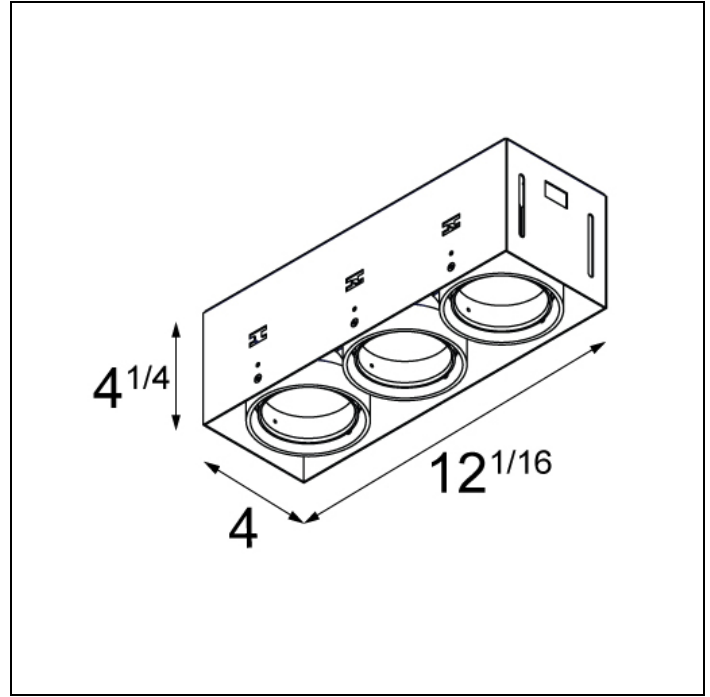

MINI RITM TRIMLESS FOR SMART RINGS

MINI RITM TRIMLESS FOR SMART RINGS 3X LED DE

After twenty years still one of the architect's favorites. Mini ritm trimless, with its minimalistic features becomes part of the interior. Its dark or white casing vanishes when switching on the light. The versatile Mini ritm leaves nothing to the imagination with the technology on full display, allowing this luminaire to fit well into both a minimalist and an industrial-chic environment. The gimballed system allows you to direct the light source at any angle of your choice. Connect Mini ritm trimless with Smart by adding the Smart frontrings to your recessed spot.

Art. Nr. US_12532002

SPECIFICATIONS

Lamp	3x LED Array	
Driver	driver excluded - requires housing	
Cut-out size	1 12"1/4 w 4"11/64	
Weight	3.6kg	
Min. distance	4 in.	
Location rating	suitable for damp locations	
Glow wire test	960°	
webterm_lifetime	L80 B20 @ 50.000 hrs	
CRI	92	
Power supply	350mA 17.8Vf	500mA 18.4Vf
webterm_connected_load	6.2W	9.2W
webterm_lumen	526lm	707lm
Efficacy	85lm/W	77lm/W
UGR	14	15
Adjustability	v -35°/+35°	
Remark	! has to be combined with Smart frontrings ! suitable for damp locations ! has to be used with appropriate housing (LED gear incl.) ! combine with drywall plaster flange for ceiling thickness > 0 25/32" (20mm) and ≤ 1 31/32" (50mm) ! CCEA Chicago Plenum rated & Airtight per ASTM-E283-04 (when used with IC-UAT box)	