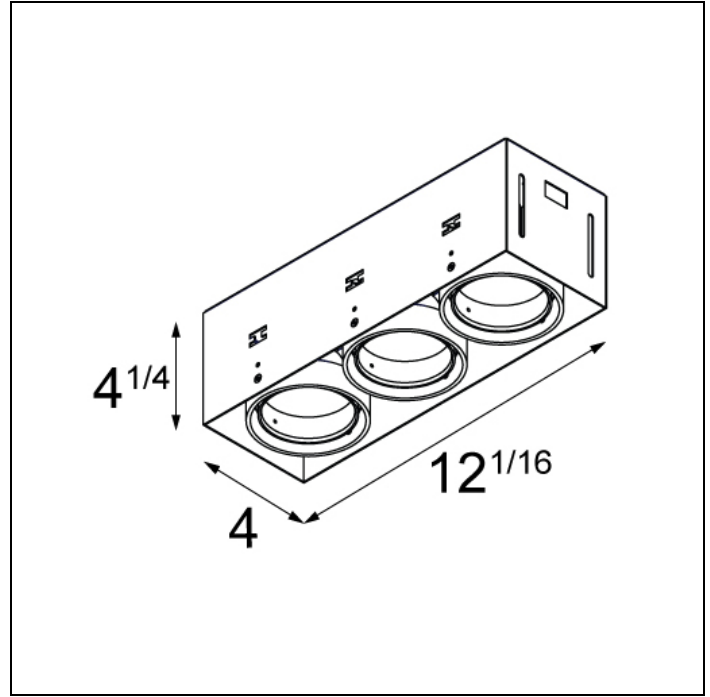

## MINI RITM TRIMLESS FOR SMART RINGS 3X LED DE

After twenty years still one of the architect's favorites. Mini ritm trimless, with its minimalistic features becomes part of the interior. Its dark or white casing vanishes when switching on the light. The versatile Mini ritm leaves nothing to the imagination with the technology on full display, allowing this luminaire to fit well into both a minimalist and an industrial-chic environment. The gimballed system allows you to direct the light source at any angle of your choice. Connect Mini ritm trimless with Smart by adding the Smart frontrings to your recessed spot.

### SPECIFICATIONS

Lamp	3x LED Array	
Driver	driver excluded - requires housing	
Cut-out size	1 12"1/4 w 4"11/64	
Weight	3.6kg	
Min. distance	4 in.	
Location rating	suitable for damp locations	
Glow wire test	960°	
webterm_lifetime	L80 B20 @ 50.000 hrs	
CRI	92	
Power supply	350mA 17.8Vf	<b>500mA</b> <b>18.4Vf</b>
webterm_connected_load	6.2W	<b>9.2W</b>
webterm_lumen	526lm	<b>707lm</b>
Efficacy	85lm/W	<b>77lm/W</b>
UGR	14	<b>15</b>
Adjustability	v -35°/+35°	
Remark	! has to be combined with Smart frontrings ! suitable for damp locations ! has to be used with appropriate housing (LED gear incl.) ! combine with drywall plaster flange for ceiling thickness > 0 25/32" (20mm) and ≤ 1 31/32" (50mm) ! CCEA Chicago Plenum rated & Airtight per ASTM-E283-04 (when used with IC-UAT box)	