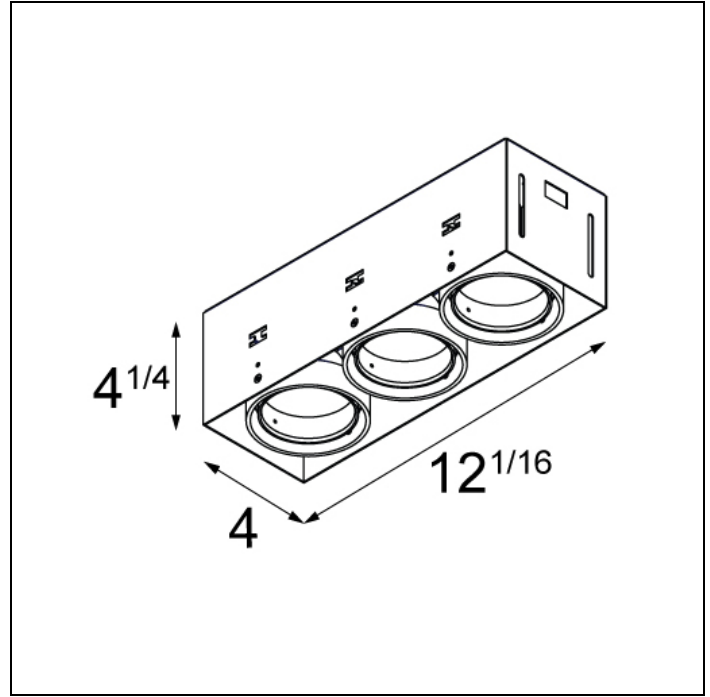

MINI RITM TRIMLESS FOR SMART RINGS

MINI RITM TRIMLESS FOR SMART RINGS 3X LED DE

After twenty years still one of the architect's favorites. Mini ritm trimless, with its minimalistic features becomes part of the interior. Its dark or white casing vanishes when switching on the light. The versatile Mini ritm leaves nothing to the imagination with the technology on full display, allowing this luminaire to fit well into both a minimalist and an industrial-chic environment. The gimballed system allows you to direct the light source at any angle of your choice. Connect Mini ritm trimless with Smart by adding the Smart frontrings to your recessed spot.

Art. Nr. US_12532202

SPECIFICATIONS

Lamp	3x LED Array	
Driver	driver excluded - requires housing	
Cut-out size	1 12"1/4 w 4"11/64	
Weight	3.6kg	
Min. distance	4 in.	
Location rating	suitable for damp locations	
Glow wire test	960°	
webterm_lifetime	L80 B20 @ 50.000 hrs	
CRI	92	
Power supply	350mA 17.8Vf	500mA 18.4Vf
webterm_connected_load	6.2W	9.2W
webterm_lumen	547lm	735lm
Efficacy	88lm/W	80lm/W
UGR	14	15
Adjustability	v -35°/+35°	
Remark	! has to be combined with Smart frontrings ! suitable for damp locations ! has to be used with appropriate housing (LED gear incl.) ! combine with drywall plaster flange for ceiling thickness > 0 25/32" (20mm) and ≤ 1 31/32" (50mm) ! CCEA Chicago Plenum rated & Airtight per ASTM-E283-04 (when used with IC-UAT box)	