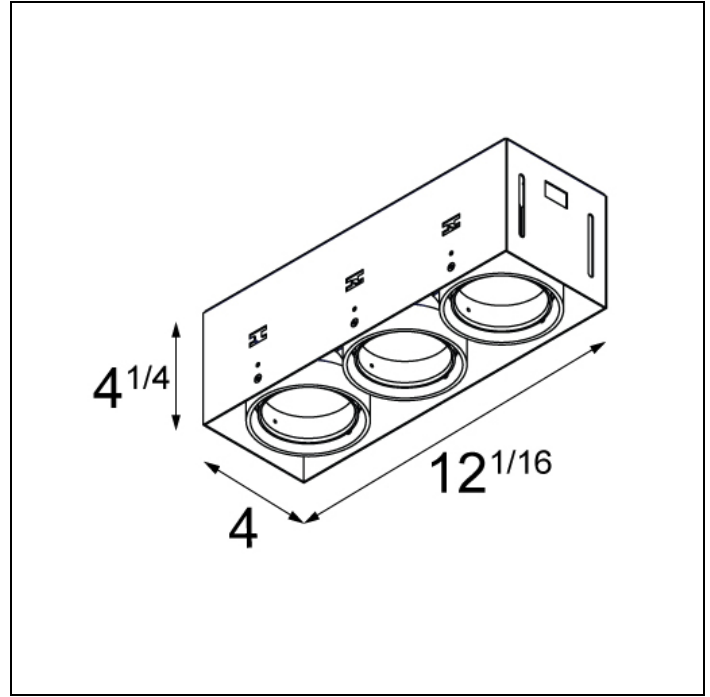

## MINI RITM TRIMLESS FOR SMART RINGS 3X LED DE

After twenty years still one of the architect's favorites. Mini ritm trimless, with its minimalistic features becomes part of the interior. Its dark or white casing vanishes when switching on the light. The versatile Mini ritm leaves nothing to the imagination with the technology on full display, allowing this luminaire to fit well into both a minimalist and an industrial-chic environment. The gimbaled system allows you to direct the light source at any angle of your choice. Connect Mini ritm trimless with Smart by adding the Smart frontrings to your recessed spot.

### SPECIFICATIONS

Lamp	3x LED Array	
Driver	driver excluded - requires housing	
Cut-out size	1 12"1/4 w 4"11/64	
Weight	3.6kg	
Min. distance	4 in.	
Location rating	suitable for damp locations	
Glow wire test	960°	
webterm_lifetime	L80 B20 @ 50.000 hrs	
CRI	92	
Power supply	350mA 17.8Vf	<b>500mA</b> <b>18.4Vf</b>
webterm_connected_load	6.2W	<b>9.2W</b>
webterm_lumen	568lm	<b>763lm</b>
Efficacy	92lm/W	<b>83lm/W</b>
UGR	14	<b>15</b>
Adjustability	v -35°/+35°	
Remark	! has to be combined with Smart frontrings ! suitable for damp locations ! has to be used with appropriate housing (LED gear incl.) ! combine with drywall plaster flange for ceiling thickness > 0 25/32" (20mm) and ≤ 1 31/32" (50mm) ! CCEA Chicago Plenum rated & Airtight per ASTM-E283-04 (when used with IC-UAT box)	