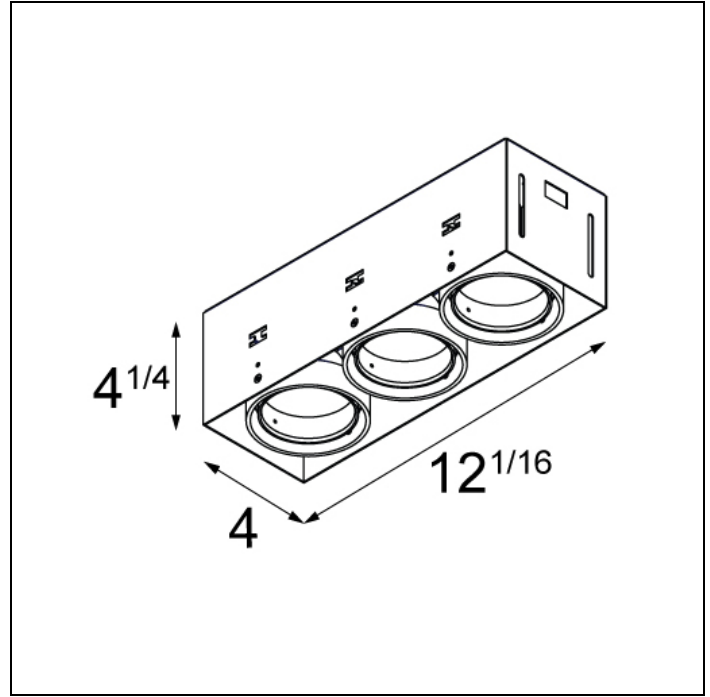

MINI RITM TRIMLESS FOR SMART RINGS

MINI RITM TRIMLESS FOR SMART RINGS 3X LED DE

After twenty years still one of the architect's favorites. Mini ritm trimless, with its minimalistic features becomes part of the interior. Its dark or white casing vanishes when switching on the light. The versatile Mini ritm leaves nothing to the imagination with the technology on full display, allowing this luminaire to fit well into both a minimalist and an industrial-chic environment. The gimbale system allows you to direct the light source at any angle of your choice. Connect Mini ritm trimless with Smart by adding the Smart frontrings to your recessed spot.

Art. Nr. US_12532309

SPECIFICATIONS

Lamp	3x LED Array	
Driver	driver excluded - requires housing	
Cut-out size	l 12"1/4 w 4"11/64	
Weight	3.6kg	
Min. distance	4 in.	
Location rating	suitable for damp locations	
Glow wire test	960°	
webterm_lifetime	L80 B20 @ 50.000 hrs	
CRI	92	
Power supply	350mA 17.8Vf	500mA 18.4Vf
webterm_connected_load	6.2W	9.2W
webterm_lumen	568lm	763lm
Efficacy	92lm/W	83lm/W
UGR	14	15
Adjustability	v -35°/+35°	
Remark	! has to be combined with Smart frontrings ! suitable for damp locations ! has to be used with appropriate housing (LED gear incl.) ! combine with drywall plaster flange for ceiling thickness > 0 25/32" (20mm) and ≤ 1 31/32" (50mm) ! CCEA Chicago Plenum rated & Airtight per ASTM-E283-04 (when used with IC-UAT box)	